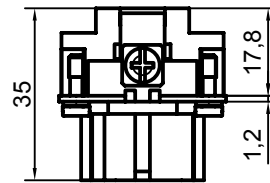

Diritti riservati All rights reserved

Date 29.11.2006
Sign.

CMEF 10 TX
female insert, screw, 10P 16A 830V

Scale
1:1