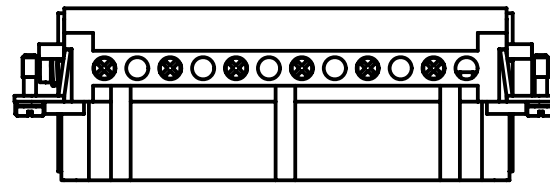

Diritti riservati All rights reserved

Date 29.11.2006
Sign.

CMEF 10 TX
female insert, screw, 10P 16A 830V

Scale
1:1