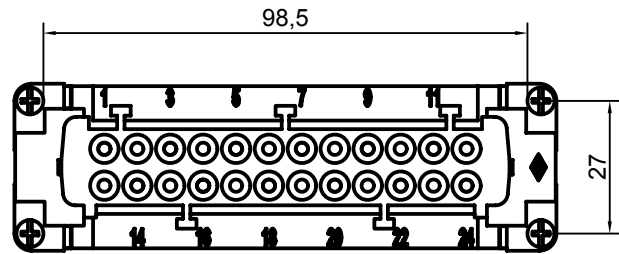

Diritti riservati All rights reserved

Date 29.11.2006
Sign.

CMEF 10 TX
female insert, screw, 10P 16A 830V

Scale
1:1