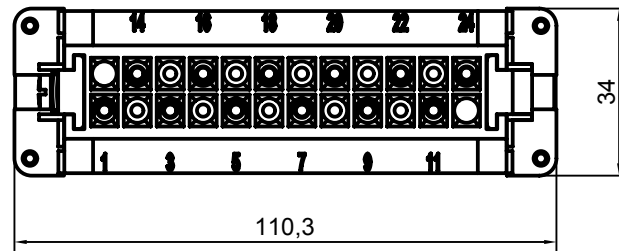

Diritti riservati All rights reserved

Date 29.11.2006
Sign.

CMEF 10 TX
female insert, screw, 10P 16A 830V

Scale
1:1